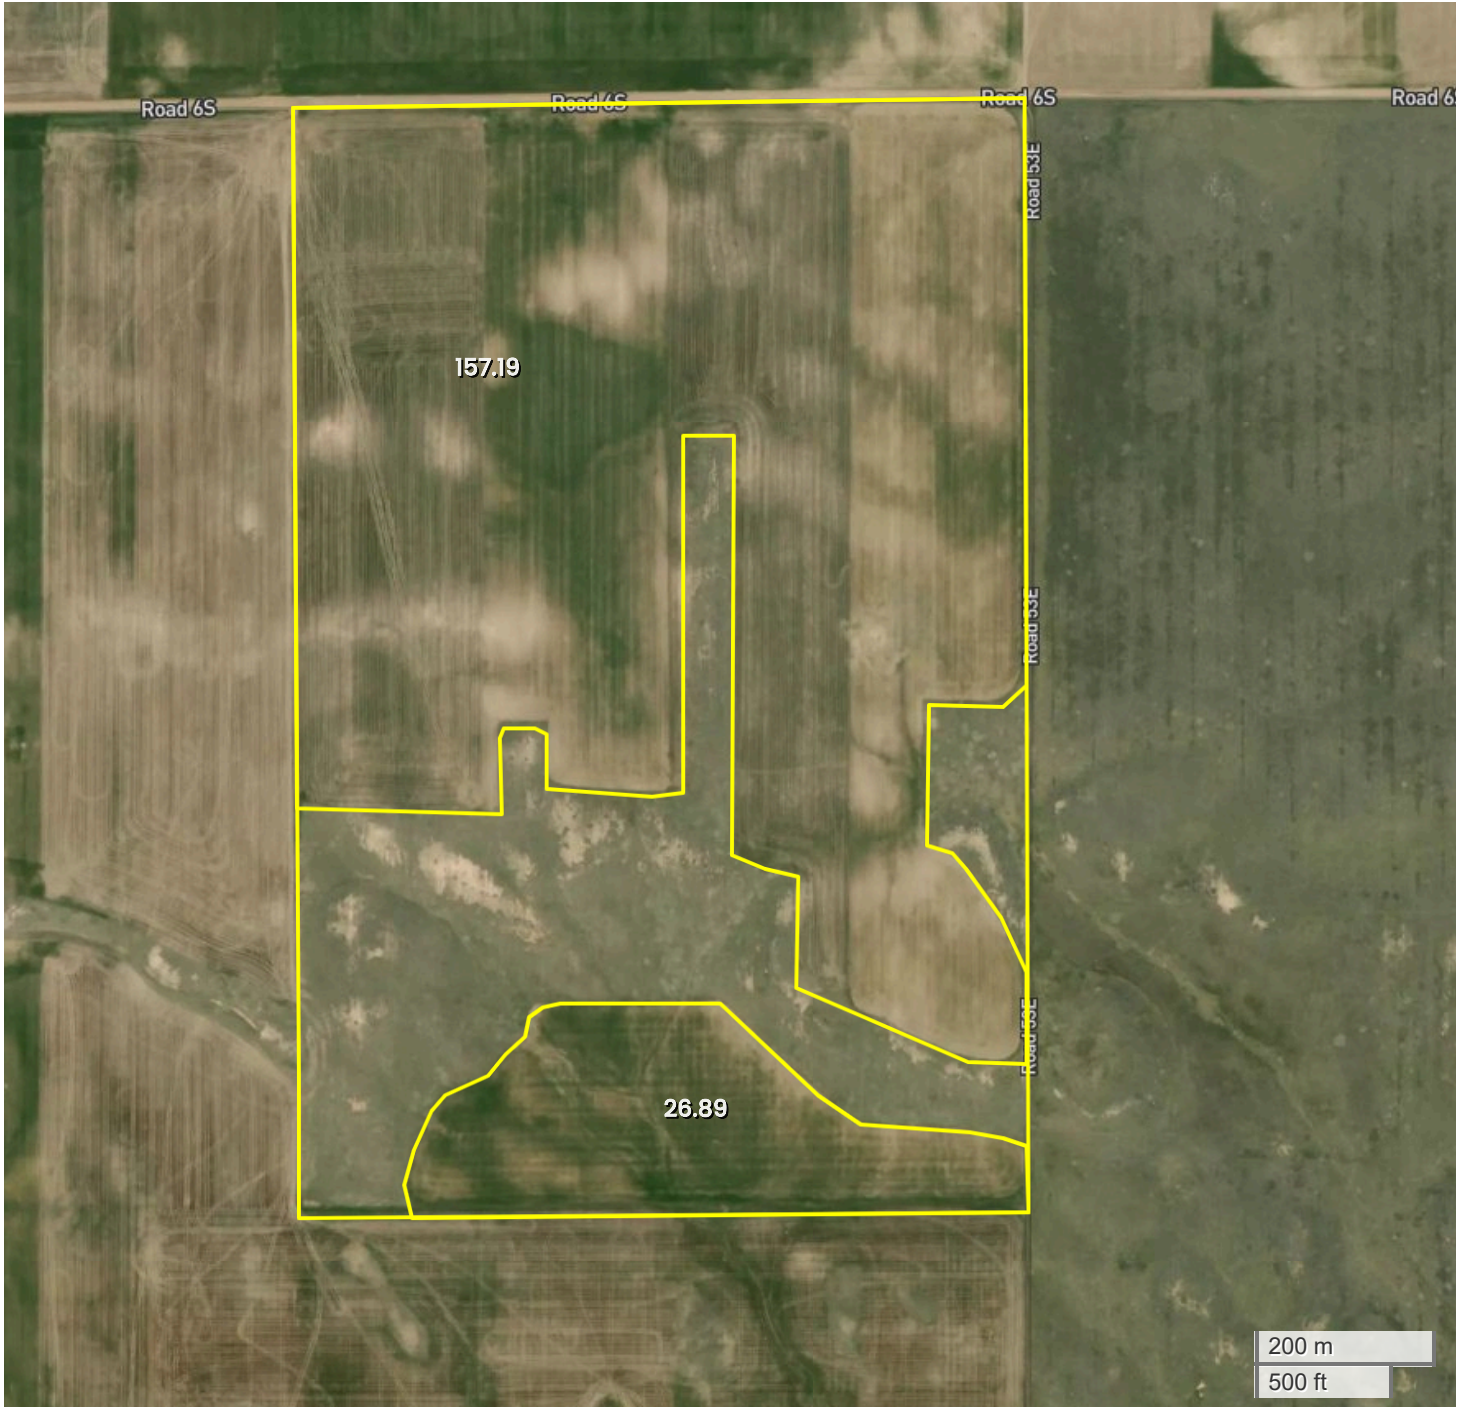

KIMBALL COUNTY (241.45 AC TOTAL, 184.08 AC TILLABLE)

AERIAL MAP

Center: 41.027305, -103.559148

11-12N-55W

Antelope precinct Township

Kimball County, NE

FarmWorth, LLC makes no warranties, express or implied, regarding the accuracy of any information provided through FarmWorth.com. User is solely responsible for independently verifying all information prior to use and waives any claims against FarmWorth, LLC arising from inaccuracies in such information.